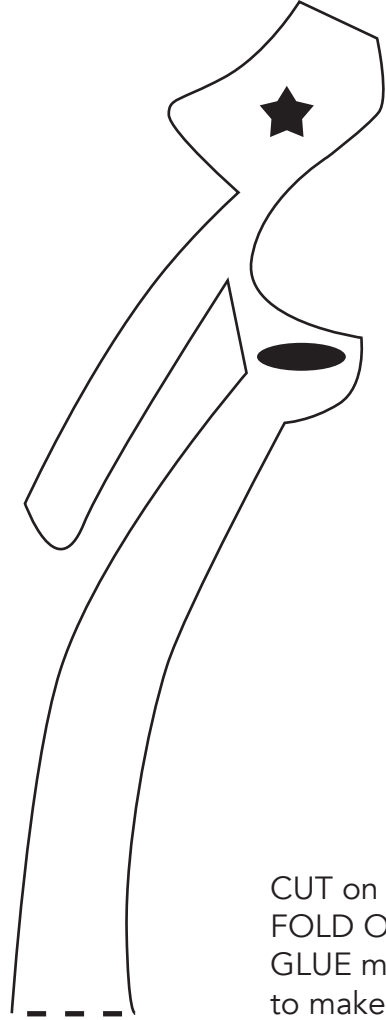

TRACE the DOTTED lines  
Turn the page over

CUT on the SOLID lines  
FOLD OVER the DASHED lines  
GLUE matching solid shapes together  
to make The Traveling Man in Deep Ellum

@TheOtherArtFair  
@ARTBseries  
@JenniferWester  
#DallasInYourHands