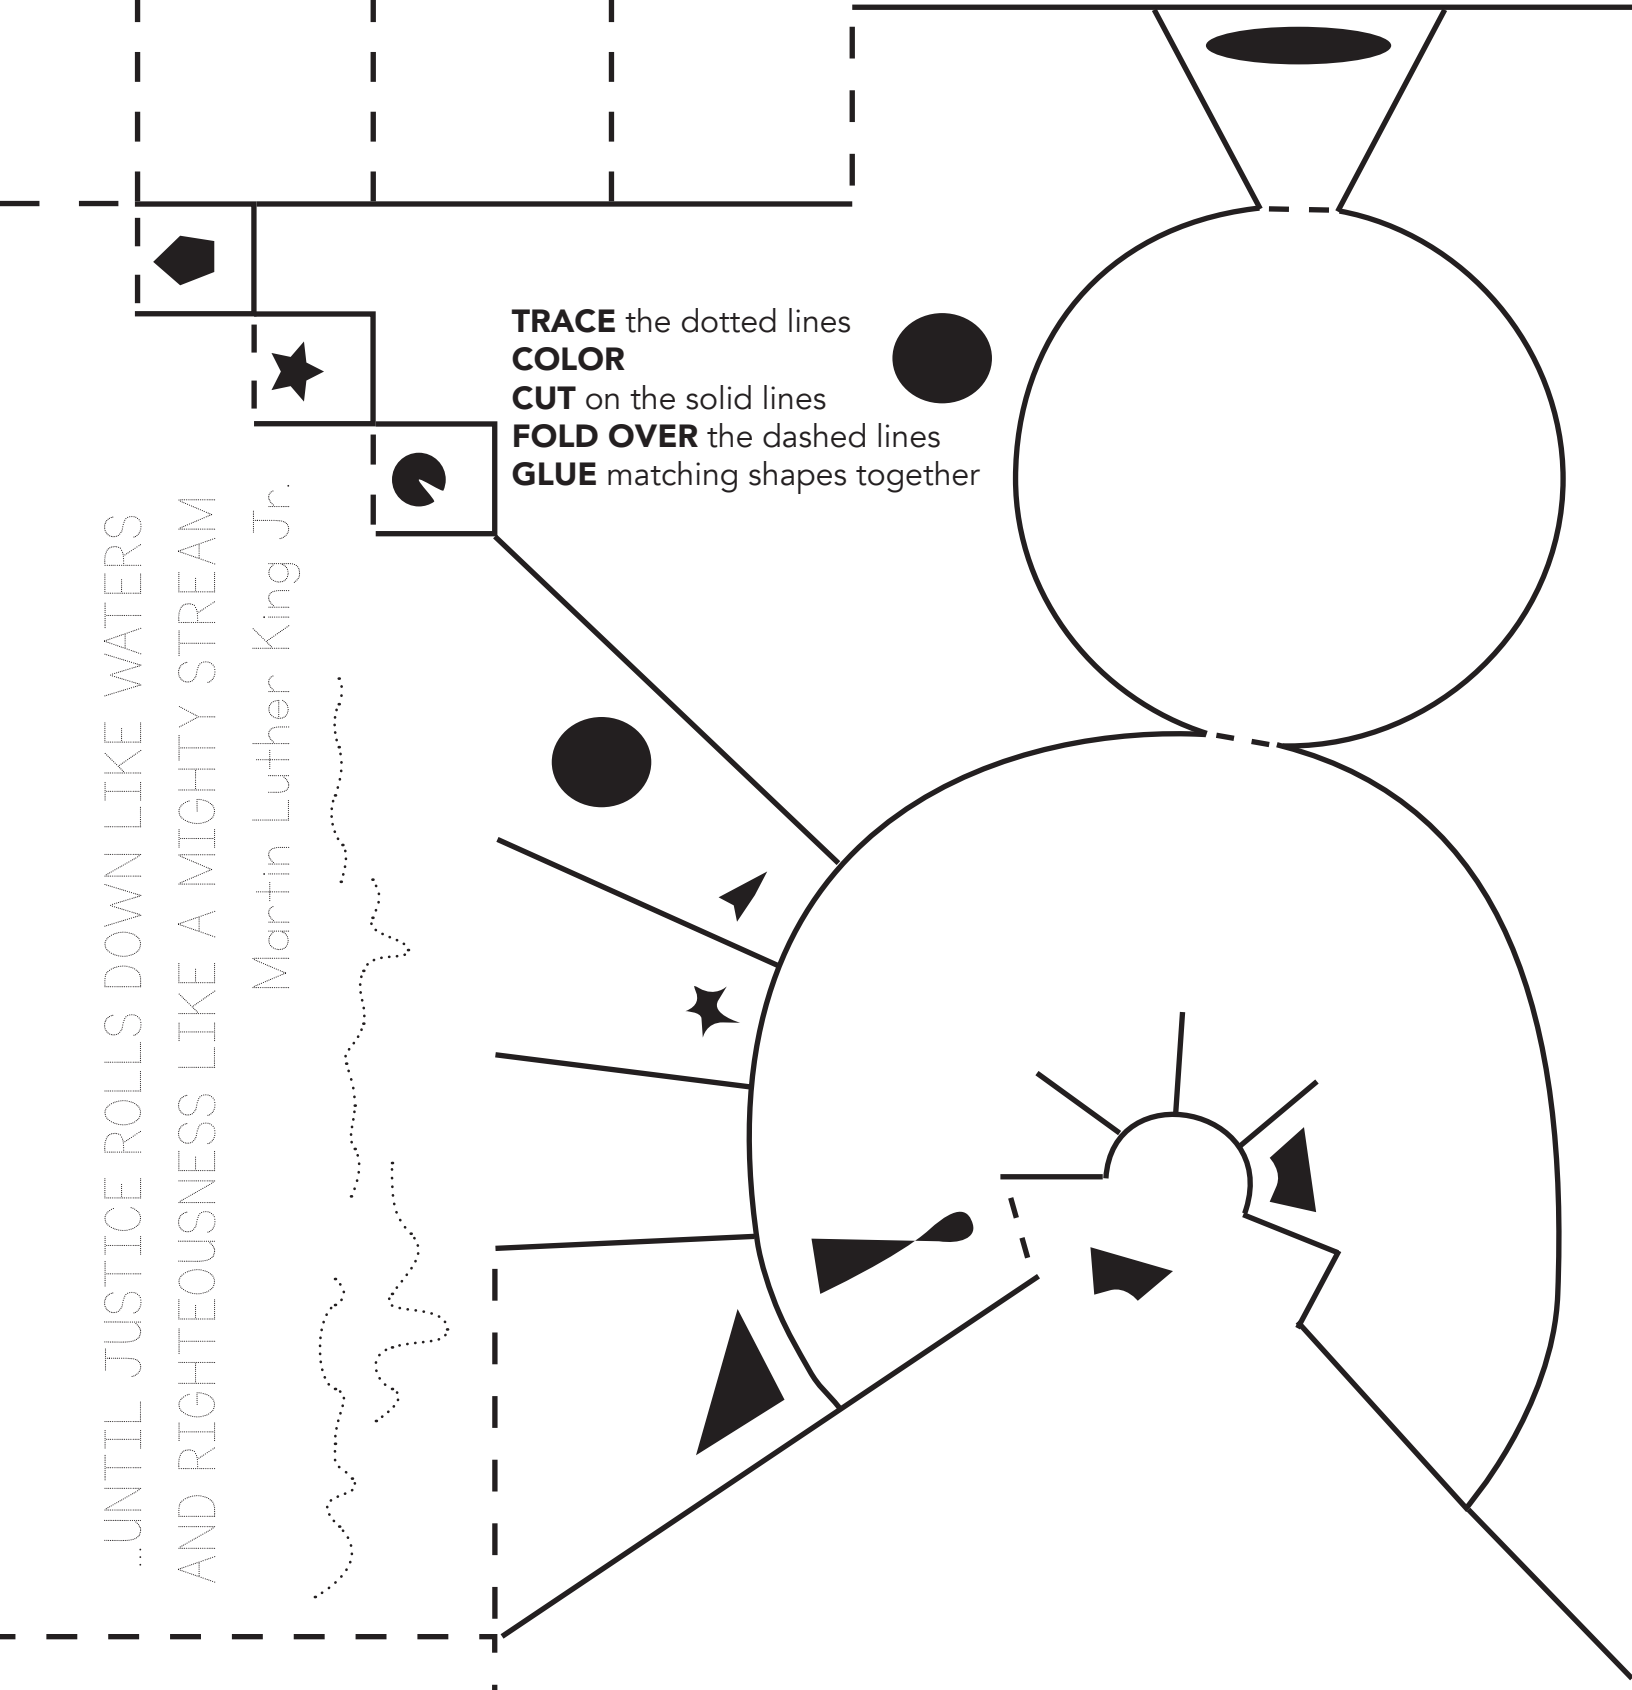

...UNTIL JUSTICE ROLLS DOWN LIKE WATERS
AND RIGHTEOUSNESS LIKE A MIGHTY STREAM

Martin Luther King Jr.

TRACE the dotted lines
COLOR
CUT on the solid lines
FOLD OVER the dashed lines
GLUE matching shapes together

The Civil Rights Memorial
 is a monument in Montgomery,
 Alabama to remember 41 people
 who were killed in the struggle
 for the equal and integrated
 treatment of all people,
 regardless of race, during the
 1954–1968 civil rights movement
 in the United States.

Artist: Maya Lin