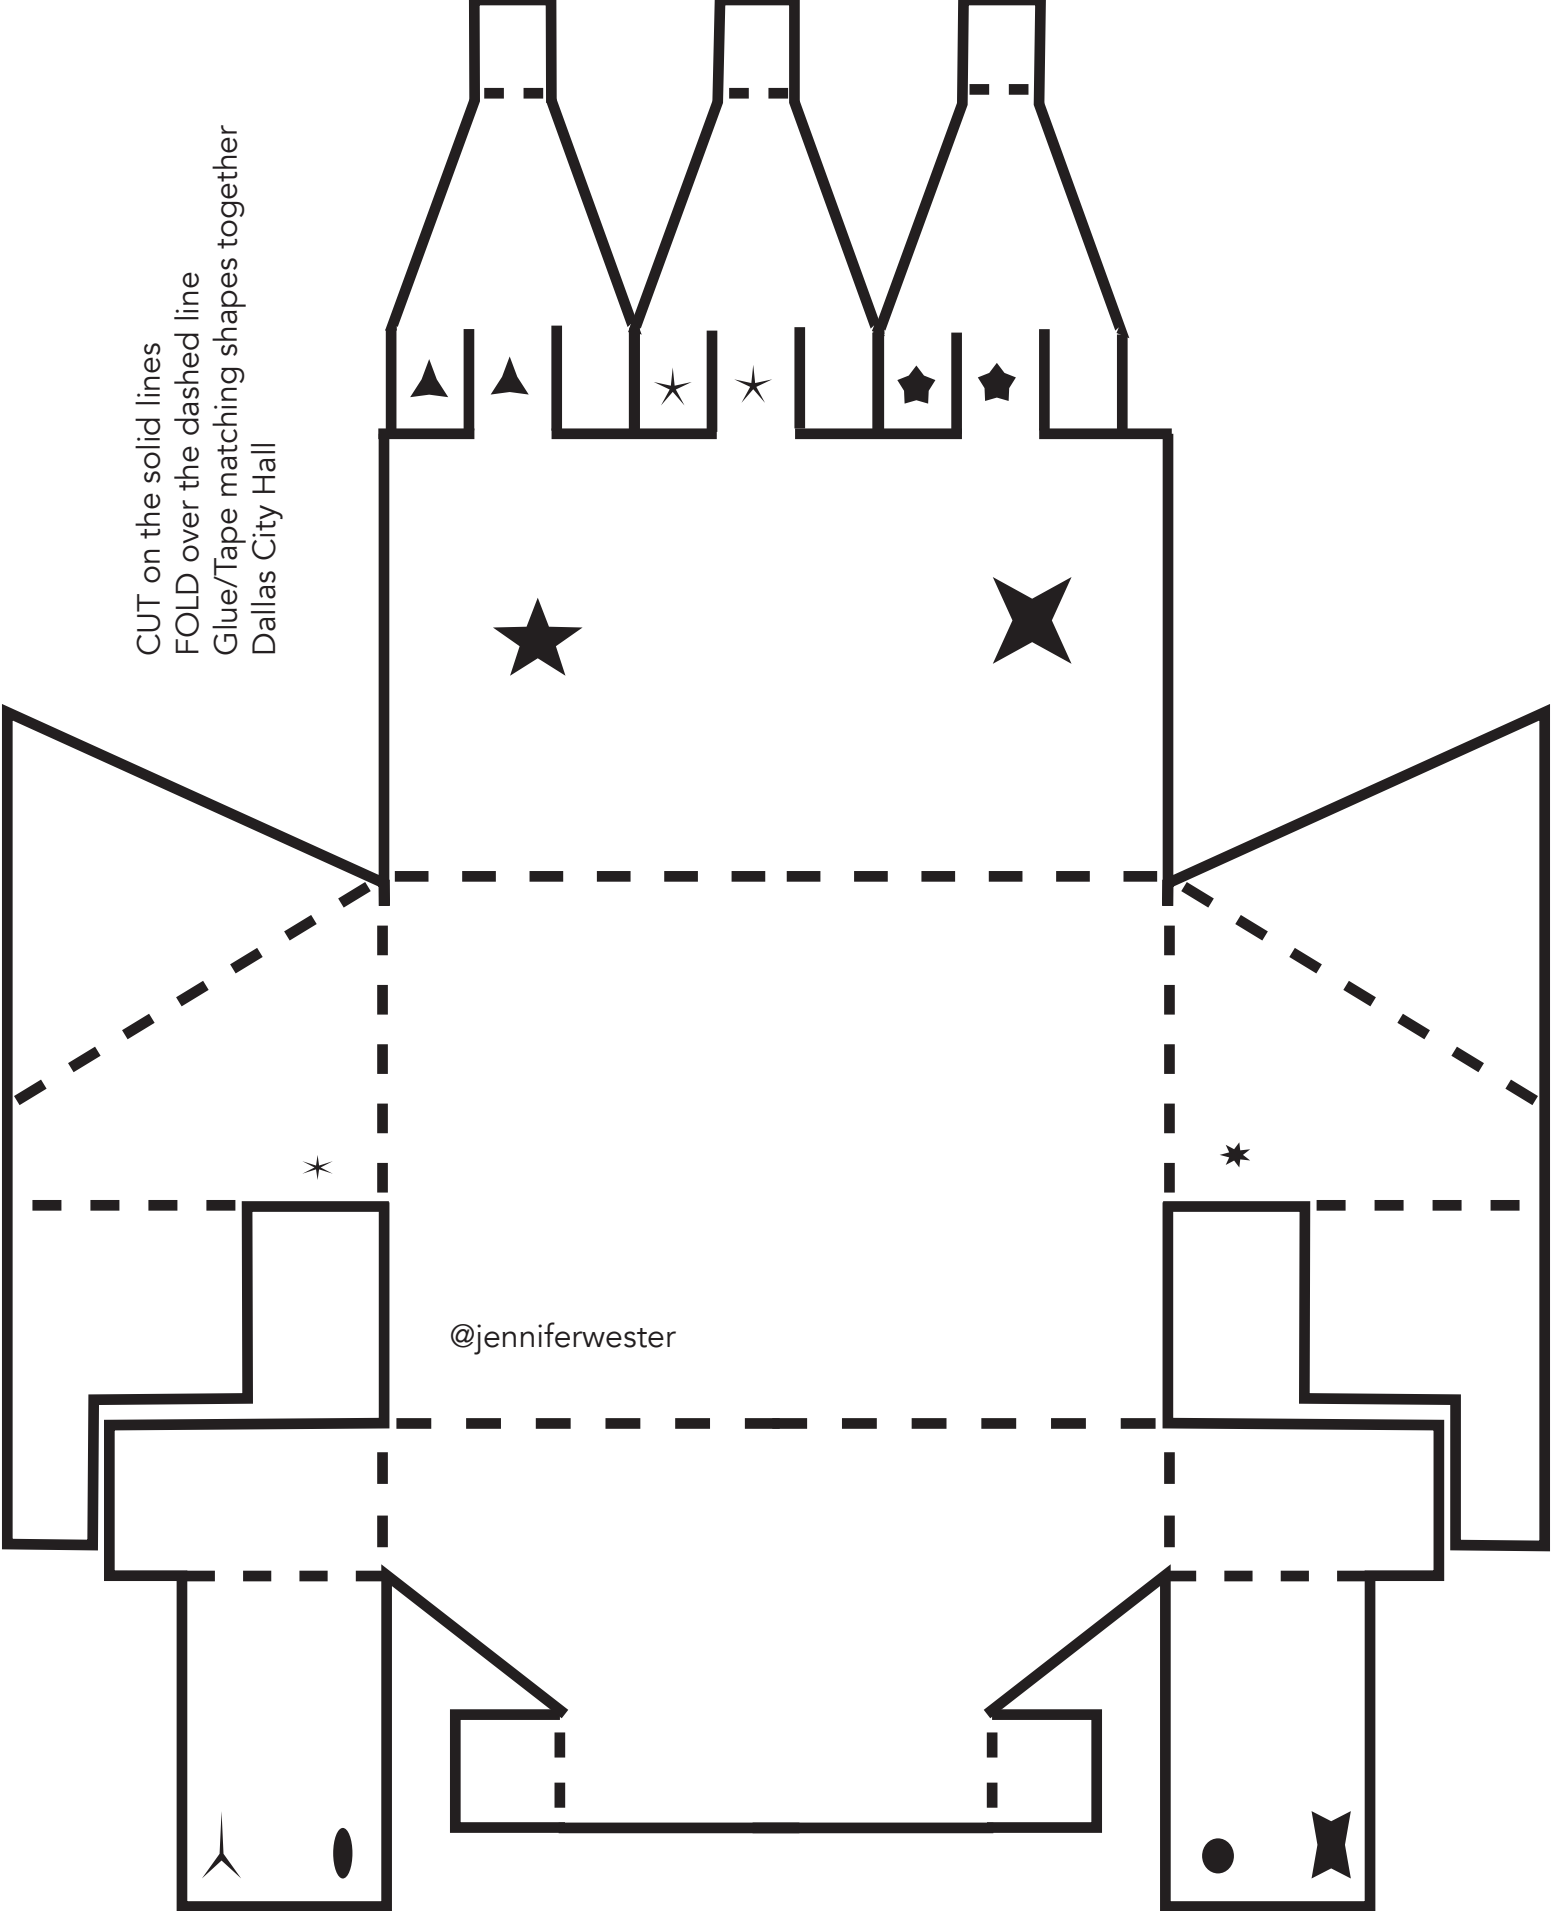

CUT on the solid lines
FOLD over the dashed line
Glue/Tape matching shapes together
Dallas City Hall

@jenniferwester