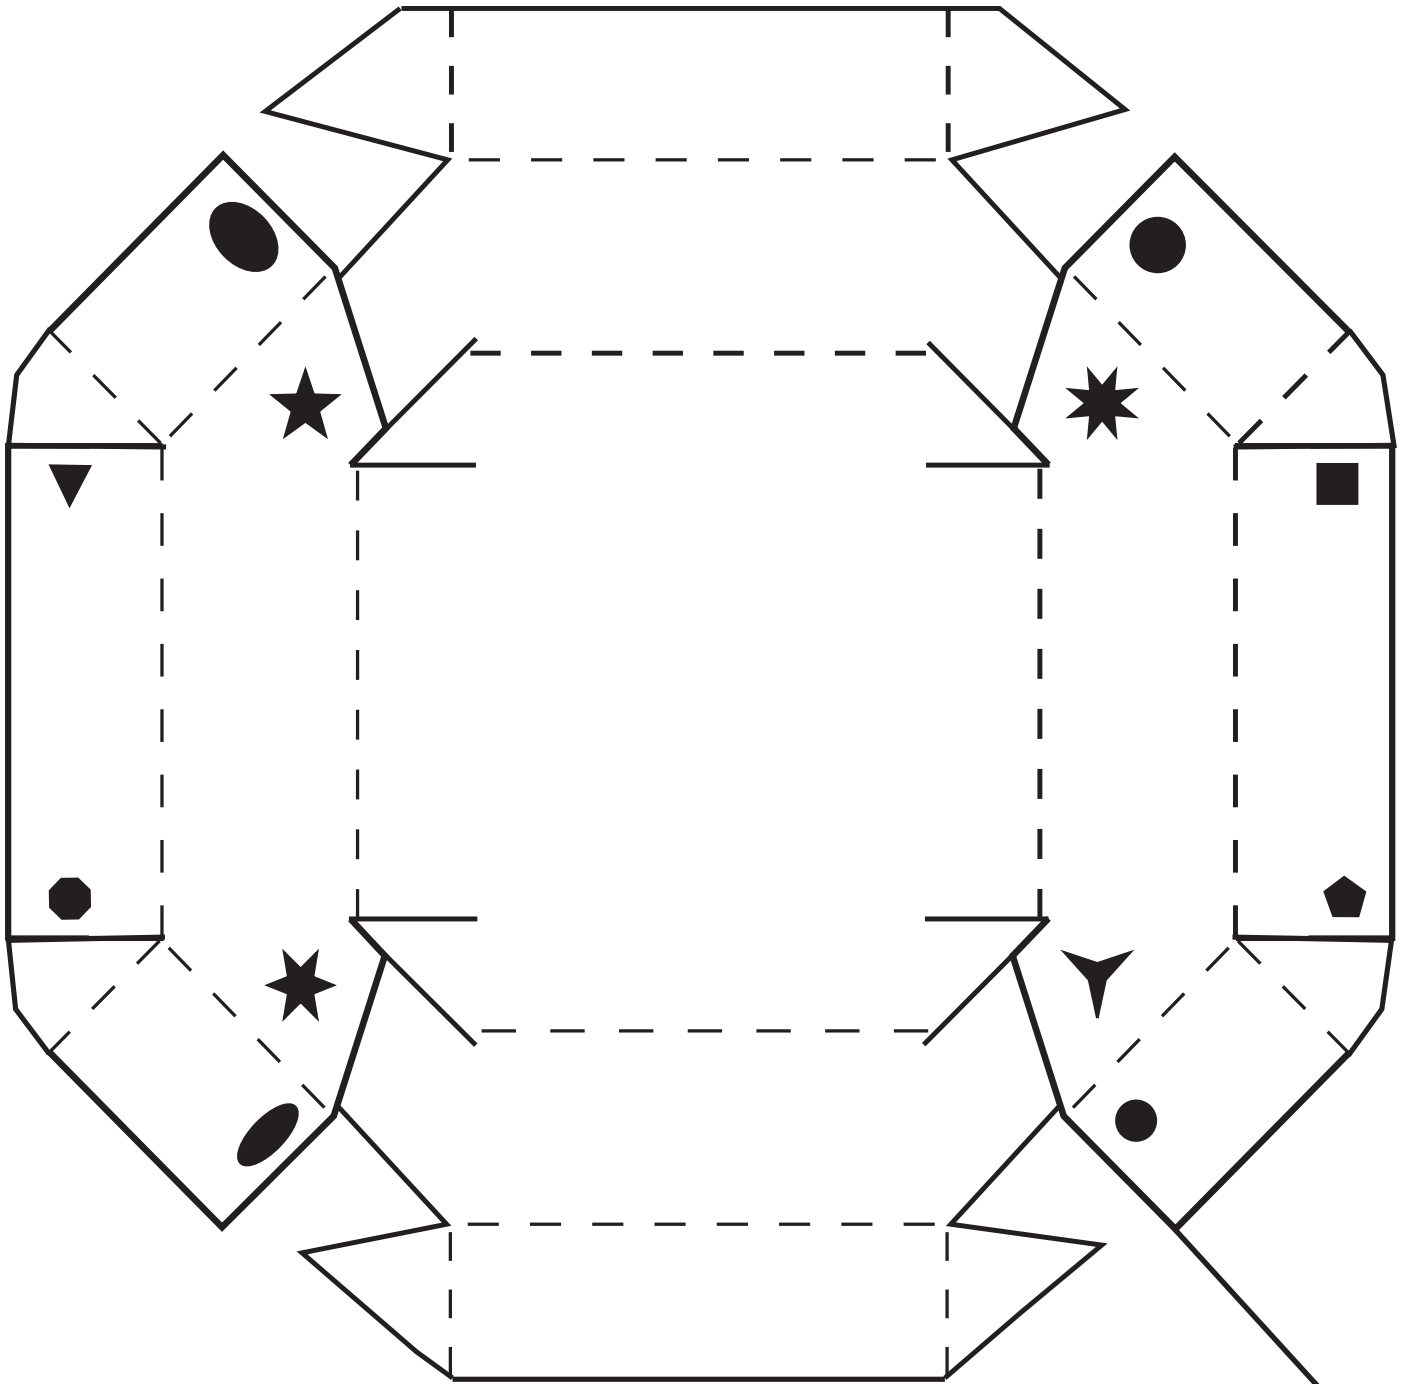

**Create your own
9/11 Memorial Reflecting Pool**

- TRACE dotted lines
- COLOR with waxy crayons
- CUT solid lines
- FOLD OVER dashed lines
- PASTE matching solid symbols together

Complete your memorial with a reflecting pool by pouring some water into each square basin.